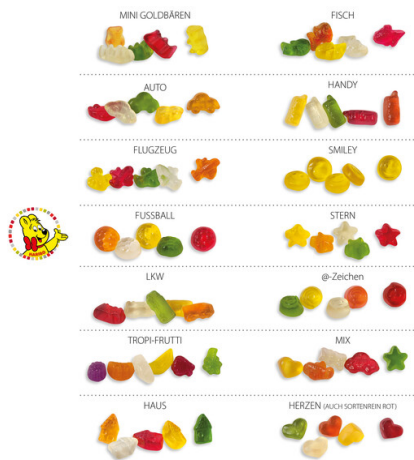

# HARIBO Standard Shapes promotional bag, 6,5 g

## Product details

<b>Content</b>	6,5 g
<b>Filling</b>	HARIBO Mini @-sign
<b>Flavour</b>	pineapple, strawberry, raspberry, orange, lemon, apple
<b>Dimensions</b>	60 x 72 mm
<b>Packaging unit</b>	500 pieces
<b>Shelf Life</b>	10 - 12 months when stored appropriately
<b>delivery time</b>	approx. 15 working days after print approval
<b>article number</b>	01000370_1

## Ingredients

Ingredients: Glucose syrup; sugar; gelatine; dextrose; fruit juice from concentrate: apple, raspberry strawberry, orange, lemon, pineapple; Acidifier: citric acid; fruit and plant concentrates: safflower, spirulina, apple, elderberry, orange, blackcurrant, kiwi, lemon, aronia, mango, grape, passion fruit; sunflower oil, flavouring; elderberry extract; glazing agents: beeswax white and yellow.