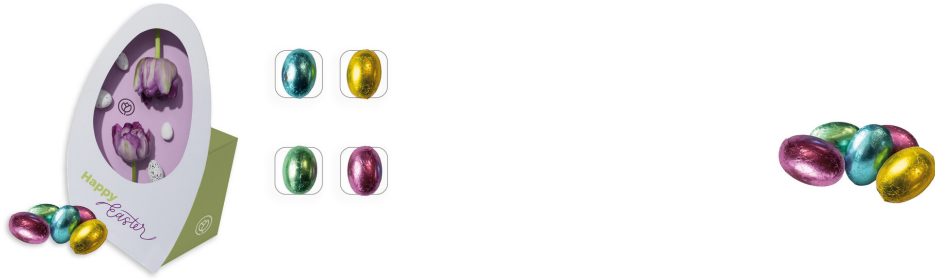

Easter Egg With Advertising Box

Product details

Content	100 g
Filling	Chocolate Eggs With Hazelnut Cream Filling
Flavour	Milk Chocolate With Hazelnut Cream Filling
Dimensions	116 x 65 x 147 mm
Packaging unit	25 pieces
Shelf Life	6 months when stored appropriately
delivery time	approx. 20 working days after print approval