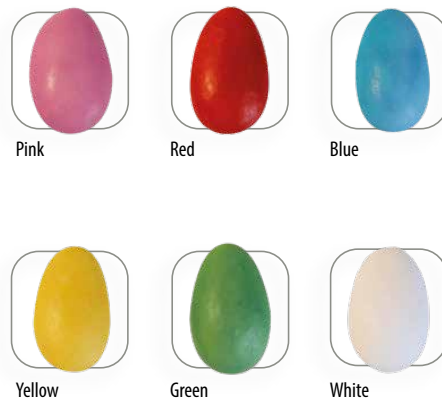

Price in € per 100 pieces

Quantity	4c digital	Printing plate
3.000	17,55	€ 240,00 flat
5.000	15,85	
10.000	14,60	
20.000	14,10	

Bunt gemischt: