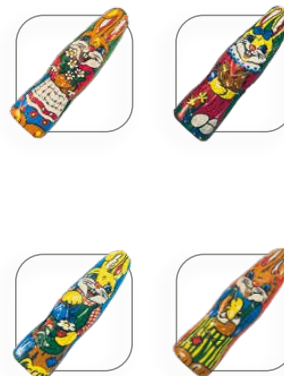

starting at
€ 0,⁶⁴

Kind Easter greetings: customizable folding card with finest milk chocolate figure

Content: 1 piece
Format closed: 75 x 115 mm
Format open: 150 x 115 mm
Packaging: 100 pieces

Carton: 250 g/m²
Print: 4c digital

Shelf life: 6 months when stored appropriately
Delivery time: approx. 20 working days after print approval

Price in € per 100 pieces

Quantity	4c digital	Printing plate
500	100,90	€ 75,00 flat per side
1.000	83,15	
2.000	66,95	
3.000	63,95	

Milk Chocolate, mixed: